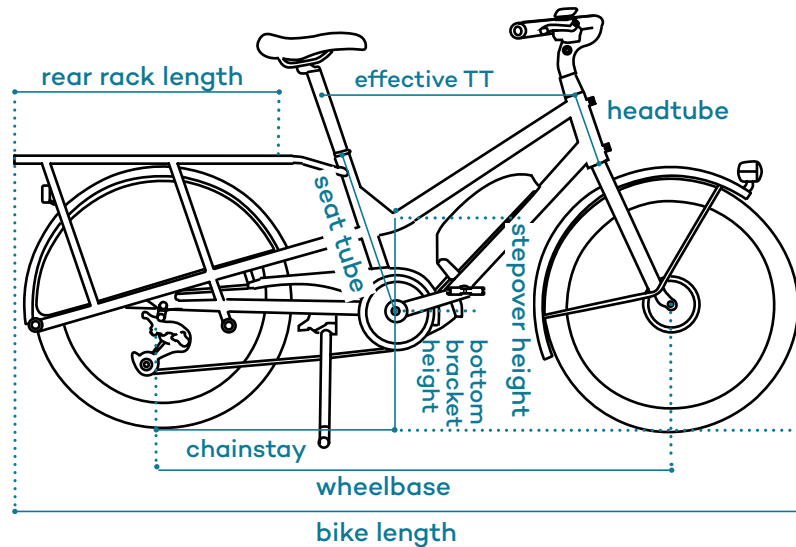

KOMBI EP5

KOMBI EP5	ONE SIZE FITS MOST
Effective Top Tube	620mm
Seat Tube	420mm
Head Angle	71°
Seat Tube Angle	71°
Chainstay	573mm
Bottom Bracket Drop	17mm
Head Tube	175mm
Bottom Bracket Height	287 mm
Wheelbase	1245mm
Bike Length	1900mm
Stepover Height	560mm
Rear Rack Length	700mm
Color Options	Green, Purple
Minimum Rider Height	1.50m (5'0")
Maximum Rider Height	1.95 m (6'5")

FRAME KIT

Frame	KOMBI EP5 Cr-Mo
Fork	KOMBI EP5 Rigid fork Cr-Mo
Stand	YUBA Stand Together

COCKPIT

Headset	VP-Z101AM, Ø28.6 / Ø44 / Ø30
Stem	KALLOY AS831 90MM Adjustable
Handlebars	KALLOY HB-411 680mm 37° Backsweep
Grips	SUN SHINY SS-BC-221 139mm
Saddle	YUBA Comfort Saddle with handle
Seatpost	KALLOY SP-DC1 500mm 31.6mm Aluminum

WHEELS

Rims	DB-32 MTB Double Wall (36H Front 36H Rear)
Hubs	JOYTECH (14Gx36Hx100x9mm Front 14Gx36Hx135x9mm Rear)
Tires	KENDA Kwick Drumlin K1216, (24" x 2.4" Front 24" x 2.4" Rear)

WEIGHT SPECS

Bike Weight	30 kg (66lbs)
Max Payload	200 kg (440 lbs) -> rider max (110kg // 245lbs) + Payload