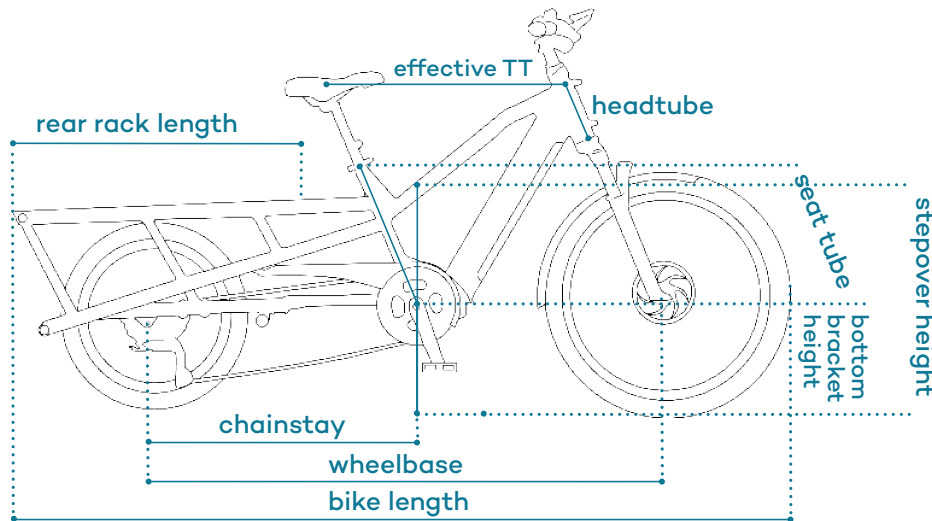

SPICY CURRY

SPICY CURRY V4	ONE SIZE FITS MOST
Effective Top Tube	630mm
Seat Tube	420mm
Head Angle	68°
Seat Tube Angle	68°
Chainstay	734mm
Bottom Bracket Drop	22mm
Head Tube	175mm
Bottom Bracket Height	310mm
Wheelbase	1430mm
Bike Length	2100mm
Stepover Height	650mm
Rear Rack Length	800mm
Color Options	Very Berry / Hello Yellow / True Blue
Minimum Rider Height	1.55m (5'1")
Maximum Rider Height	1.95 m (6'4")**

**With Optional Seatpost

FRAME KIT

Frame	SPICY CURRY 6061-T6 Aluminum Integrated Battery
Fork	SR SUNTOUR MOBIE 34 TRAVEL 80mm
Sideloader	Sold Separately

COCKPIT

Headset	SANAGI ZS66/28.6 - ZS66/39.8
Stem	PROMAX 31.8mm
Handlebars	YUBA Bars 31.8mm 700mm
Grips	YUBA Grips 140mm
Saddle	YUBA Comfort Saddle with handle
Seatpost	SATORI Sorata 31.6mm Aluminum

WHEELS

Rims	DB-32 MTB Double Wall (36H Front 36H Rear)
Hubs	Thru Axle (14Gx36Hx100x15 Front 14Gx36Hx148x12 Rear)
Tires	SCHWALBE Pick Up (26" x 2.35" Front 20" x 2.35" Rear)

WEIGHT SPECS

Bike Weight	32 kg (70 lbs)
Max Payload	250 kg (550 lbs) -> rider max (120kg // 265lbs) + Payload