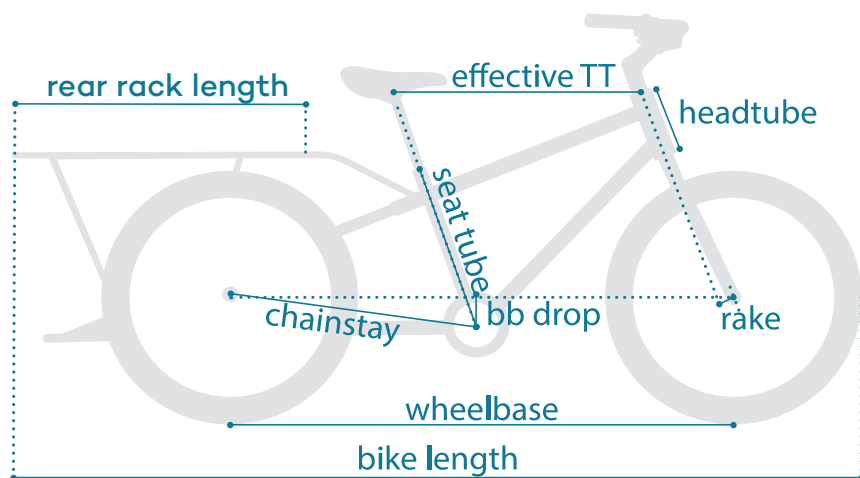

munDO

EP8 10S 2023

SPICY CURRY V4	ONE SIZE
Effective Top Tube	615 mm
Seat Tube	420 mm
Head Angle	71°
Seat Tube Angle	71°
Chainstay	753 mm
Bottom Bracket Drop	45 mm
Head Tube	175 mm
Fork Rake	56 mm
Wheelbase	1410 mm
Bike Length	2120 mm
Rear Rack Length	755 mm
Color Options	Gold, Green
Minimum Rider Height	1.65m (5'4")
Maximum Rider Height	2m (6'6")

Alternative Part Spec¹, Requires Deck², Requires Cable³, With Optional Seatpost

****With Optional Seatpost**

FRAME KIT	
Frame	MUNDO CHROMOLY STEEL
Fork	YUBA CHROMOLY STEEL
Sideloaders	Included
COCKPIT	
Headset	NECO H152SW 1.5"
Stem	Adjustable 110mm
Handlebars	YUBA Bars 31.8mm 620mm
Grips	YUBA Grips 140mm
Saddle	YUBA Comfort Saddle with handle
Seatpost	YUBA Seat Post 30.9mm Aluminum 400mm
BRAKE KIT	
Levers	MAGURA THIRTY 2 Hydraulic
Brake	MAGURA THIRTY 2 Hydraulic (4 pistons front / 2 pistons rear)
Rotor	MAGURA MDR-C 180mm
TRANSMISSION	
Motor System	SHIMANO EP800-CRG 250W, 36V
Battery	SHIMANO BT-E8010 - 504Wh
Rear Derailleur	SHIMANO DEORE RD-M6000 10 Speed
Shift Lever	SHIMANO DEORE SL-T6000-R 10 Speed
Cassette	SHIMANO DEORE CS-M4100 10 Speed
Chain	KMC E10 10 Speed
Crankset	SHIMANO FC-EM600 170mm / SM-CRE61 44T
Pedals	VP-527 Alloy
WHEELS	
Rims	SX-23 Double Wall (36H Front 36H Rear)
Hubs	Thru Axle (14Gx36Hx100x15 Front 14Gx36Hx142x12 Rear)
Tires	SCHWABLBE BIG BEN 26"x2.0
WEIGHT SPECS	
Bike Weight	32 kg (70 lbs)
Max Payload	250 kg (550 lbs) -> pilot max (120kg // 265lbs) + loading
ADDITIONAL ITEMS	
Included	Bell, Deflopilator, Fenders, Herrmans Lights, Stand Together
Add-Ons	Monkey Bars ² , Baguette, Bamboo Boards, Bamboo Deck, Bread Basket, Go-Getter, Hold On, Leg Up, Pin Lock, Pop Top, Ring ² , Mini Soft Spot, Soft Spot, Towing Tray, Yepp EasyFit, Pot, Front Rack, Front EcoDeck Crest, BackRest, Pot, WoofTop, Grab & Go, Phone Holder