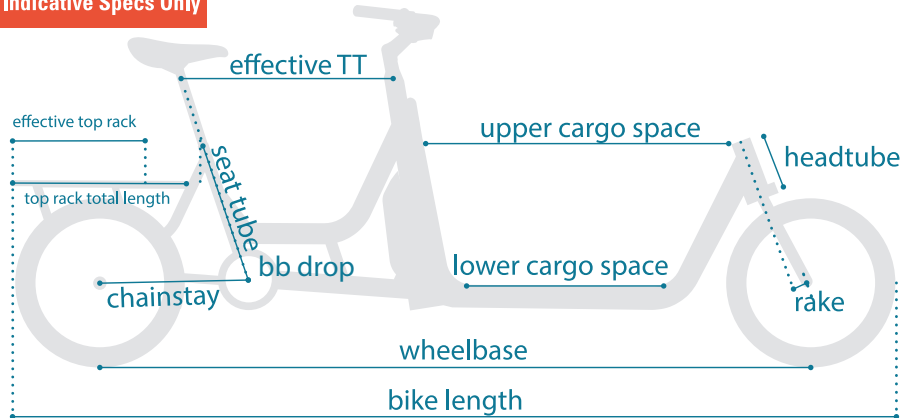

## Indicative Specs Only

SUPERCARGO V2 CL	ONE SIZE
Effective Top Tube	610mm
Seat Tube	420mm
Head Angle	69°
Seat Tube Angle	71°
Chainstay	425mm
Bottom Bracket Drop	N/A
Head Tube	150mm
Fork Rake	48mm
Wheelbase	2060mm
Bike Length	2600mm
Top Rack Total Length	525mm
Effective Top Rack Length	400mm
Upper Cargo Space	895mm
Lower Cargo Space	575mm
Color Options	Orange, Black
Minimum Rider Height	5'0"
Maximum Rider Height	6'5" <sup>†</sup>

Alternative Part Spec<sup>1</sup>, Requires Deck<sup>2</sup>, Requires Cable<sup>3</sup>, With Optional Seatpost<sup>†</sup>

FRAME KIT	
Frame	Supercargo V2 6061 Aluminum w/Disc Tab
Fork	Supercargo V2 Cr-Mo 1.5" Threadless w/Disc Tab
Sideloader	Included
COCKPIT	
Headset	VP 1.5" Semi-integrated Threadless
Stem	Yuba 1.5" Adjustable Stem 100mm
Handlebars	Yuba 31.8mm Riser Handlebars
Grips	Yuba Ergo Grip w/Clamp
Saddle	Yuba Comfort Saddle
Seatpost	30.9mm Aluminum 400mm (500mm Optional)
BRAKE KIT	
Levers	Magura MT5 Next Hydraulic
Brake	Magura MT5 Next Hydraulic
Rotor	Magura Storm HC 180mm
TRANSMISSION	
Motor System	Bosch Cargo Line 250W, 36V Powerpack 500, Intuvia Display
Front Derailleur	N/A
Rear Shifting	Shimano Deore RD-M6000
Shift Lever	Shimano Deore SL-M6000 10-Speed Trigger Shifter
Sprocket	Shimano 11-36T 10-Speed
Chain	KMC X10e 10-Speed
Crankset	Samox 170mm 46T
Pedals	Alloy Flat
WHEELS	
Rims	DB-32 MTB Double Wall (36H Front   48H Rear)
Hubs	Quick Release Loose Ball Bearing
Tires	Schwalbe Big Apple 20" x 2.15"
WEIGHT SPECS	
Bike Weight	88.2 lbs (40 kg)
Max G.V.W.R.	440 lbs (200 kg)
ADDITIONAL ITEMS	
Included	AXA Lights, Bell, Double Kickstand, Fenders
Add Ons	Bamboo Box <sup>2</sup> , Bamboo Box Seat Kit, Cargo Canopy, Deflopilator, Open Loader Seat Kit, Pin Lock <sup>3</sup> , Yepp EasyFit