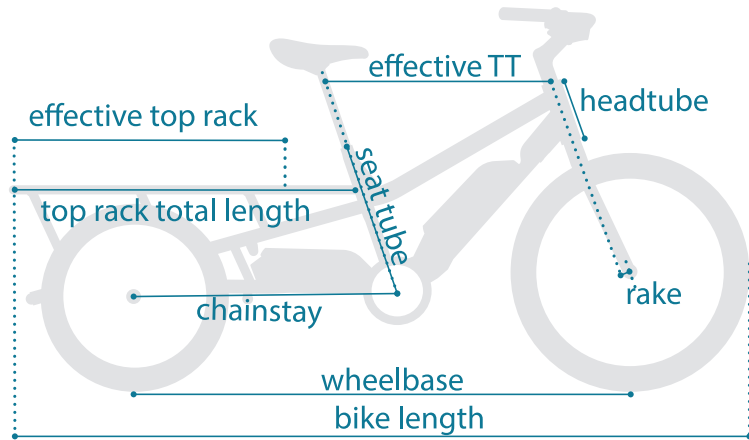

## Indicative Specs Only

SPICY CURRY V3 ALL TERRAIN CL	ONE SIZE
Effective Top Tube	630mm
Seat Tube	420mm
Head Angle	71°
Seat Tube Angle	71°
Chainstay	725mm
Bottom Bracket Drop	N/A
Head Tube	175mm
Fork Rake	40mm
Wheelbase	1415mm
Bike Length	2100mm
Top Rack Total Length	950mm
Effective Top Rack	755mm
Color Options	Black
Minimum Rider Height	5'4"
Maximum Rider Height	6'3"