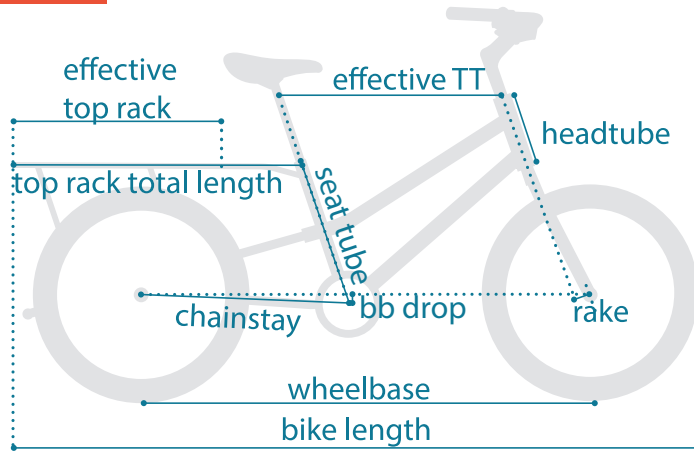

KOMBI

Indicative Specs Only

KOMBI	ONE SIZE
Effective Top Tube	620mm
Seat Tube	420mm
Head Angle	71°
Seat Tube Angle	71°
Chainstay	568mm
Bottom Bracket Drop	17mm
Head Tube	175mm
Fork Rake	55mm
Wheelbase	1240mm
Bike Length	1910mm
Top Rack Total Length	780mm
Effective Top Rack	600mm
Color Options	Blue, Yellow
Minimum Rider Height	5'0"
Maximum Rider Height	6'6" [†]

Alternative Part Spec¹, Requires Deck², Requires Cable³, With Optional Seatpost[†]

FRAME KIT	
Frame	Kombi 24" Steel w/Disc Tab
Fork	Kombi Cr-Mo 1-1/8" Threadless w/Disc Tab
Sideloader	Sold Separately
COCKPIT	
Headset	Semi-Cartridge, 1-1/8" Threadless
Stem	1-1/8" Adjustable Stem
Handlebars	31.8mm Yuba City Handlebars
Grips	Yuba Ergo Grip
Saddle	Yuba City Saddle
Seatpost	31.6mm Aluminum 400mm (500mm Optional)
BRAKE KIT	
Lever	Tektro CL-520
Brake	Tektro MD-300 Mechanical Disc
Rotor	Tektro (180mm Front 180mm Rear)
TRANSMISSION	
Motor System	N/A
Front Derailleur	N/A
Rear Derailleur	Shimano RD-M2000 or S-Ride RD-M310 ¹
Shift Lever	Shimano Altus SL-M2010 9-Speed or S-Ride SL-M300C Trigger Shifter ¹
Cassette	Sunrace 11-36T 9-Speed or S-Ride 9-Speed Nicle 11-32T CS-M300 ¹
Chain	KMC Z9
Crankset	170mm 6061 Forged Alloy 42T
Pedals	Nylon Flat
WHEELS	
Rims	Alloy Double Wall (36H Front 48H Rear)
Hubs	Threaded Loose Ball Bearing
Tires	Kenda 24"x 2.4"
WEIGHT SPECS	
Bike Weight	50.7 lbs (23 kg)
Max G.V.W.R.	440 lbs (200 kg)
ADDITIONAL ITEMS	
Included	Bell, Deflopilator, Fenders, Spanninga Lights, Stand Together
Add-Ons	2-Go, Monkey Bars ² , Baguette, Bread Basket, Hold On, Kombi Sideboards, Kombi Deck, Mini Soft Spot, Boda Pegs, Pin Lock ³ , Ring ² , Pop Top, Soft Spot, Yepp Nexxt